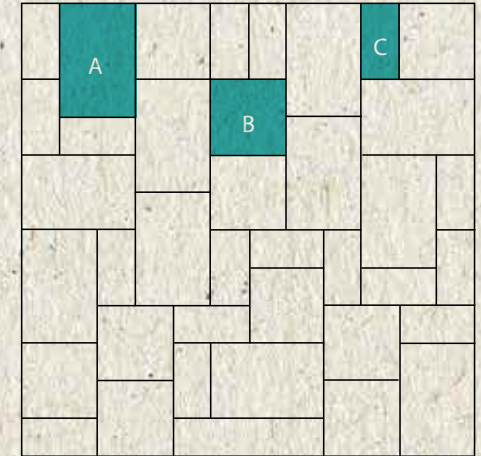

# Lakeland

Available in classic Cumbrian Slate and colourful Plum with co-ordinating walling and edging. Also available as a Paving Pac.

Illustrated on page 19

## colours

Stone	Size	Unit Weight	Pallet Weight	No. / m <sup>2</sup>	m <sup>2</sup> Per Pack	No. Per Pallet	Stones Per Pac
A	600 x 400 x 35	18	450	4.2	6.0	25	12
B	400 x 400 x 35	13	650	6.3	8.0	50	9
C	400 x 200 x 35	6.5	325	12.5	4.0	50	18
Lakeland Paving Pac			475		5.76		39 mixed

# Lakeland Sun

Lakeland Sun comes complete in a mix of two colours – Cumbrian Slate and Gold. Available with or without square offs.

Illustrated on page 21

	Outer Dimension	Pallet Weight	m <sup>2</sup> Per Pack
Lakeland Sun Patio Pac	2400 x 2400	471	5.76

# Lakeland Star

Lakeland Star comes complete in a mix of two colours – Cumbrian Slate and Gold. North Star features the 'N, S, E & W' compass points on the points of the star.

Illustrated on page 20

	Outer Dimension	Pallet Weight	m <sup>2</sup> Per Pack
Lakeland Star Patio Pac	2400 x 2400	453	5.76