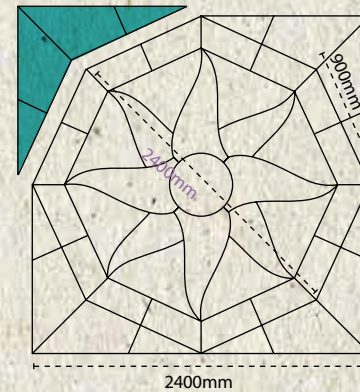

# Lakeland Sun

Lakeland Sun comes complete in a mix of two colours – Cumbrian Slate and Gold. Available with or without square offs.

Illustrated on page 21

	Outer Dimension	Pallet Weight	m <sup>2</sup> Per Pack
Lakeland Sun Patio Pac	2400 x 2400	471	5.76

# Lakeland Star

Lakeland Star comes complete in a mix of two colours – Cumbrian Slate and Gold. North Star features the 'N, S, E & W' compass points on the points of the star.

Illustrated on page 20

	Outer Dimension	Pallet Weight	m <sup>2</sup> Per Pack
Lakeland Star Patio Pac	2400 x 2400	453	5.76