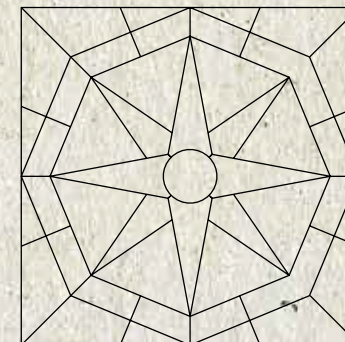

## colours

# Lakeland Star

Lakeland Star comes complete in a mix of two colours – Cumbrian Slate and Gold. North Star features the 'N, S, E & W' compass points on the points of the star.

Illustrated on page 20

	Outer Dimension	Pallet Weight	m <sup>2</sup> Per Pack
Lakeland Star Patio Pac	2400 x 2400	453	5.76