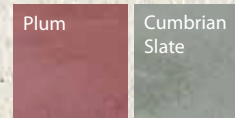

Lakeland

Available in classic Cumbrian Slate and colourful Plum with co-ordinating walling and edging. Also available as a Paving Pac.

Illustrated on page 19

colours